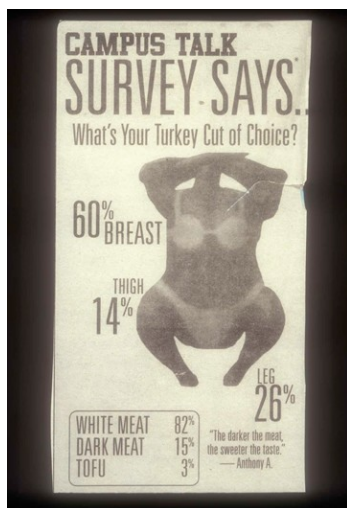

The Sexual Politics of Meat

Presented by Carol Adams

Sponsored by WGS
and FYE

Tuesday September 25, 4pm
RSS 235
Reception to follow